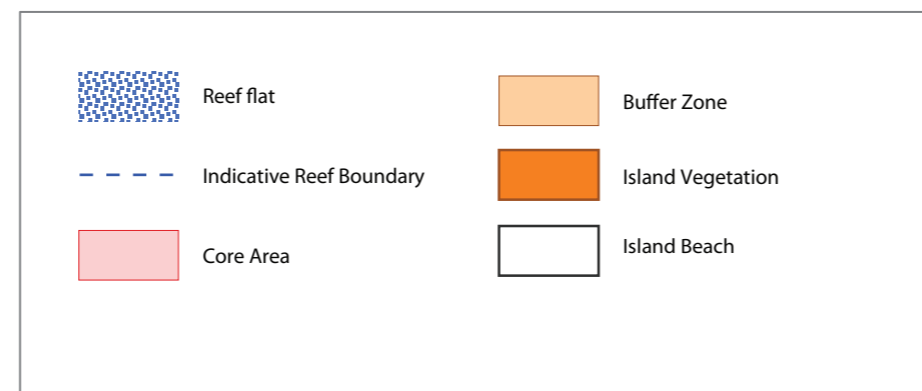

PROJECTION: Transverse Mercator (UTM Zone 43); HORIZONTAL DATUM: WGS84;
 All features based satellite imagery 2003-2008
 Prepared in May 2010

LEGEND

**Baa Atoll Marine Protected Areas
 AREA 8: OLHUGIRI REGION**